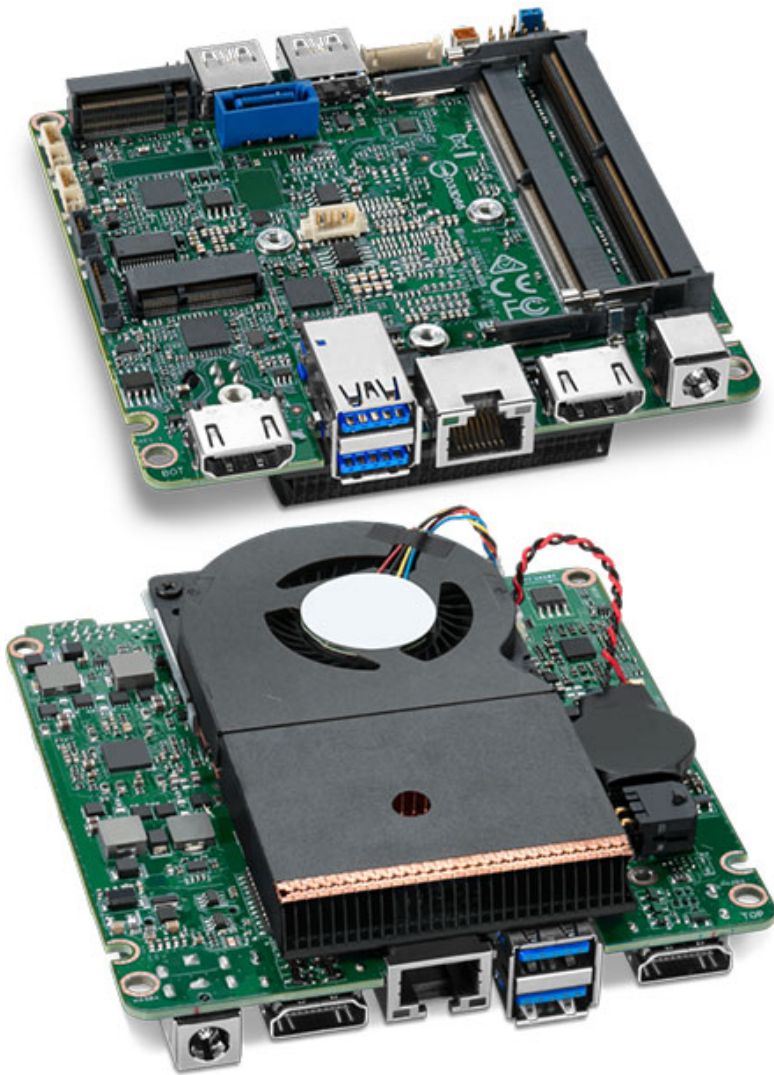

409.00 EUR

incl. 19% VAT, plus shipping

- Form factors : UCFF (4"x4")
- CPU: Intel Core i5-7300U, 2x 2.60GHz, 3MB Cache, 15W TDP
- RAM: 2x DDR4 SO-DIMM, dual PC4-19200S/DDR4-2400, max. 32GB (UDIMM)
- Extensions: 1x M.2/M-Key (PCIe 3.0 x4/SATA, 2280/2242), 1x M.2/E-Key (PCIe, 2230)
- Connectors external: 2x HDMI 2.0a, 4x USB-A 3.0, 1x Gb LAN (Intel I219-V)
- Connectors internal: 2x USB 3.0, 4x USB 2.0, 1x SATA 6Gb/s, 1x seriell
- Header cooling: 4x 4-Pin PWM (non-standard)
- Audio: 7.1
- Power connector: 1x DC-connector (19V/65W)
- Graphics: IGP (via CPU/APU)